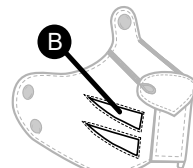

Double

9

EAR DETAIL
Choose ONE.

10

MUZZLE DETAILS

ADD A JOWL?

THEN CHOOSE ONE DETAIL

Yes

+ £10

7 Holes

FREE

Eyelets

+ £10

Whiskers

+ £15

Fur